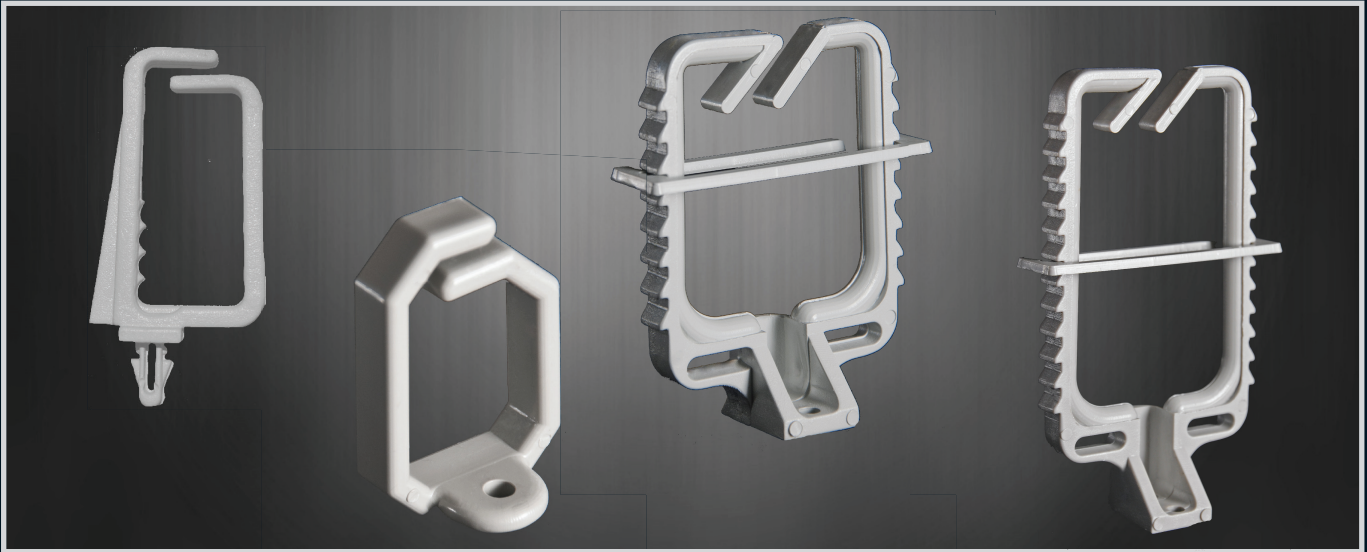

Enclosures

Hinges

* Examples of similar applications

Locks

Handles

Accessories

Part Number	Description	H (mm)	W (mm)	D (mm)
FTP-0002	100 PR Jumper Guide Clip	51	32	7
FTP-0004	100 PR Jumper Guide	40,5	28,3	8.1
FTP-0006	300 PR Jumper Guide	95	61	8
FTP-0008	600 PR Jumper Guide	70	61	8

Rotary Operating Handles

Insulators

Transformer Equipment

Part Number	Description
FTP-0010	RJ45 - Single Wall Outlet
FTP-0011	RJ45 - Double Wall Outlet

Index