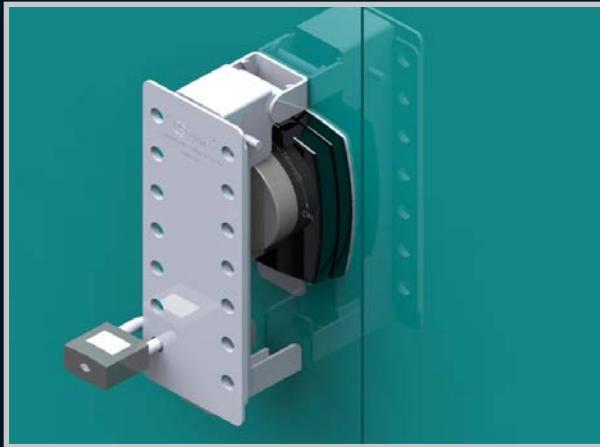

Transformer  
Equipment

Index

Part Number	Description
040-852	Terasaki E160A Small
040-853	Terasaki E250A Large

Additional lockout system used in conjunction with Allbro Rotary handles

## Size - Long

- Robust stainless steel Lockout device for door- mounted handle types
- Consist of a robust stainless steel kit to lockout the handle to prevent ny tampering
- 14 Padlocks for long handle
- Can be retro-fitted on existing or new installations as a removable or permanent fixture