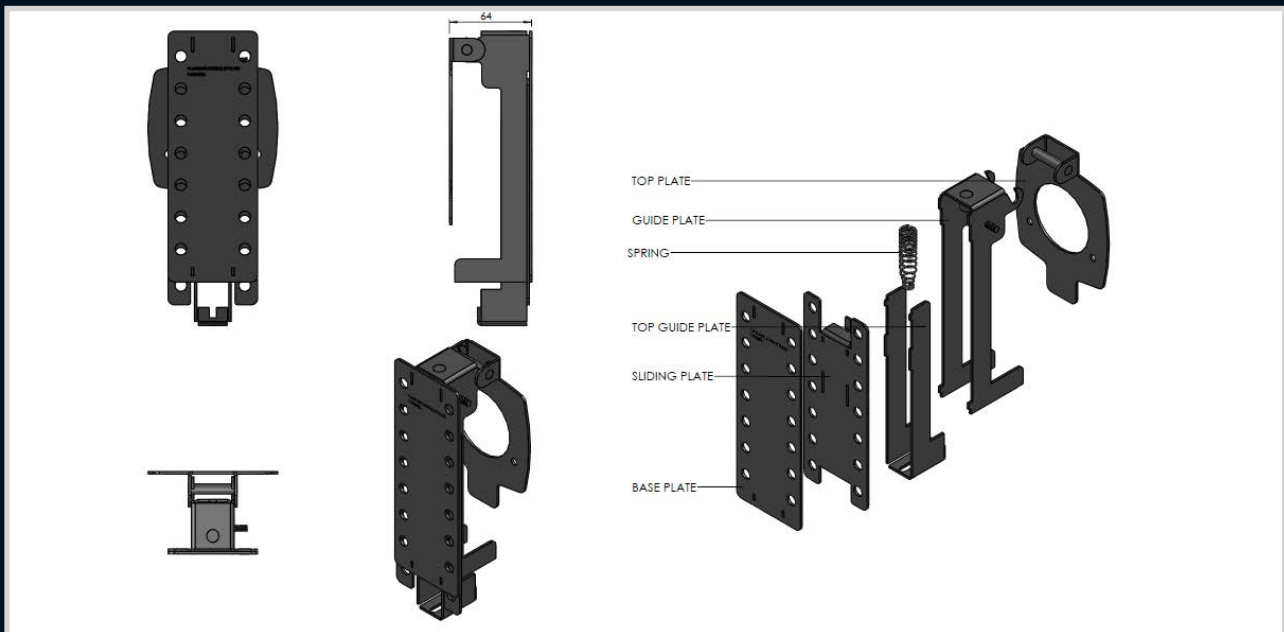

Index

Enclosures

Hinges

Locks

Handles

Accessories

Rotary Operating  
Handles

Insulators

Transformer  
Equipment

Index

Part Number	Description
040-852	Terasaki E160A Small
040-853	Terasaki E250A Large

Additional lockout system used in conjunction with Allbro Rotary handles

## Size - Long

- Robust stainless steel Lockout device for door- mounted handle types
- Consist of a robust stainless steel kit to lockout the handle to prevent ny tampering
- 14 Padlocks for long handle
- Can be retro-fitted on existing or new installations as a removable or permanent fixture