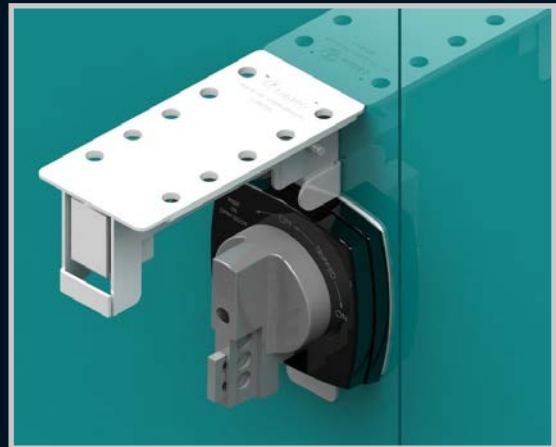

## Size - Long

- Robust stainless steel Lockout device for door- mounted handle types
- Consist of a robust stainless steel kit to lockout the handle to prevent ny tampering
- 14 Padlocks for long handle
- Can be retro-fitted on existing or new installations as a removable or permanent fixture

Enclosures

Hinges

Locks

Handles

Accessories

Rotary Operating  
Handles

Insulators

Transformer  
Equipment

Index

Enclosures

**Size - Short**

Hinges

Locks

Handles

Accessories

Rotary Operating Handles