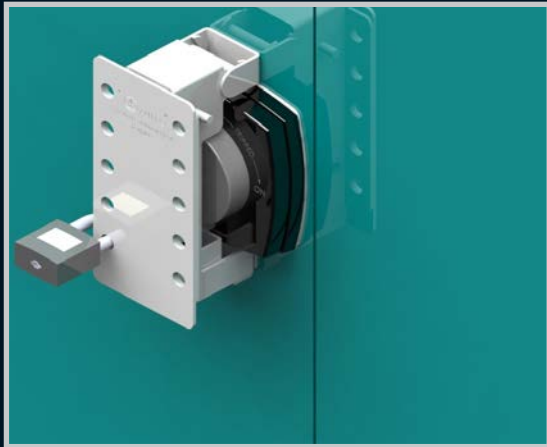

## Size - Long

- Robust stainless steel Lockout device for door- mounted handle types
- Consist of a robust stainless steel kit to lockout the handle to prevent ny tampering
- 14 Padlocks for long handle
- Can be retro-fitted on existing or new installations as a removable or permanent fixture

Enclosures

Hinges

Locks

Handles

Accessories

Rotary Operating  
Handles

Insulators

Transformer  
Equipment

Index

Enclosures

**Size - Short**

Hinges

Locks

Handles

Accessories

Rotary Operating Handles