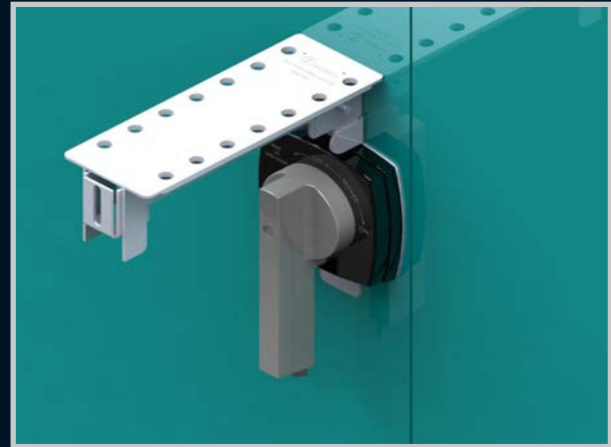

Transformer  
Equipment

Index

Part Number	Description
040-852	Terasaki E160A Small
040-853	Terasaki E250A Large

Additional lockout system used in conjunction with Allbro Rotary handles

## Size - Long

- Robust stainless steel Lockout device for door- mounted handle types
- Consist of a robust stainless steel kit to lockout the handle to prevent ny tampering
- 14 Padlocks for long handle
- Can be retro-fitted on existing or new installations as a removable or permanent fixture