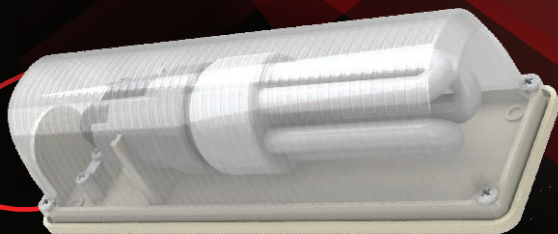

CFL BULKHEAD

**BLACK FRIDAY
PRICE: R15,50**

Normal List Price: R16,97

While stocks last, T&C Apply
Prices are all ex VAT